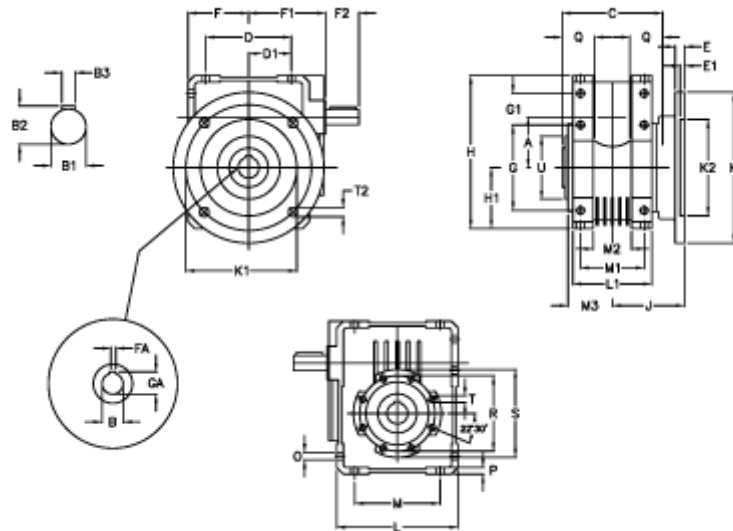

Article number: 3922075010500

Description: Worm gear with solid input shaft
W 75UFC1-10-HS unassembled

Measures

A = 75.00	Description = W75 UFC-xx-P71 B5	G1 = 46.5	L = 174	Q = 40
B = 30	E = 12	GA = 33.3	L1 = 104	R = 110
B1 = 19	E1 = 5	H = 220.5	M = 126	S = 125
B2 = 21.5	F = 87.0	H1 = 87.0	M1 = 82	T = M8x14
B3 = 6	F1 = 124.5	J = 85.0	M2 = 44	T2 = 12.5
C = 127	F2 = 40	K = 200	M3 = 58.5	U = 90
D = 109.5	FA = 8	K1 = 165	O = 10.5	
D1 = 46.5	G = 126	K2 = 130	P = 9	